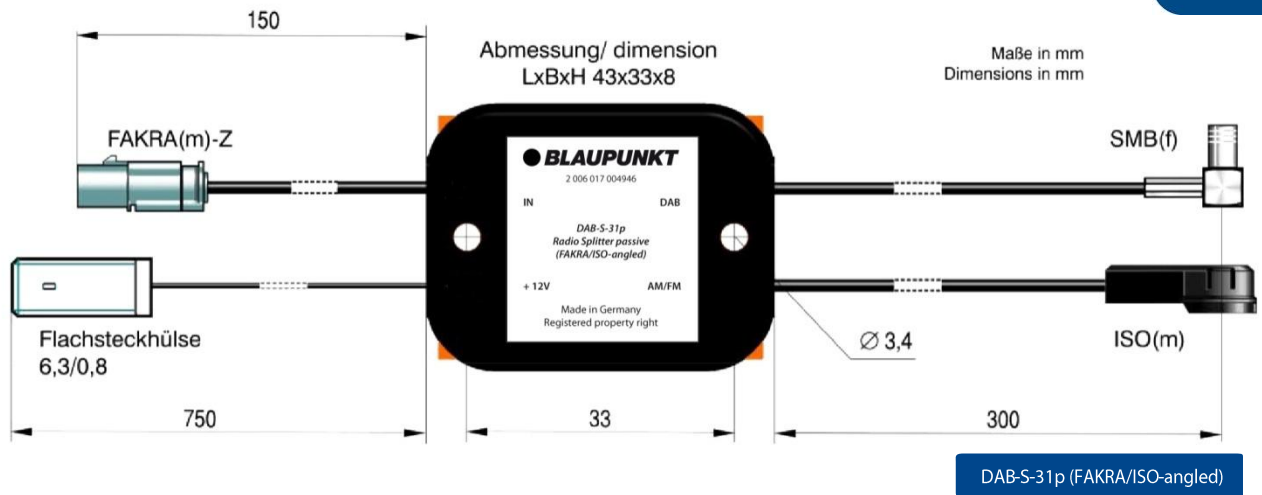

Radio Splitter passiv DAB-S

AM/FM, DAB/DAB+

Sales Start
April 2017

Highlights

Radio Splitter is designed for use inside the car or home application and has the following features:

- Splitter for the AM/FM Band and DAB, DAB+ Band
- Phantom power supply for the external radio amplifier
- Quick and easy installation

Order Number/ EAN-Code

DAB-S-31p
2 006 017 472 408
4260499850517

DAB-S-22p
2 006 017 472 409
4260499850524

DAB-S-32p
2 006 017 472 410
4260499850531

Frequency Range	AM	FM	DAB, DAB+	L-Band
Frequency	0,15-30 MHz	76-108 MHz	174-240 MHz	1452-1492 MHz
Impedance	50 Ω			
VSWR	≤ 1,5			
Isolation (AM/FM – DAB, DAB+)	≥ 25 dB			
Power Supply	+12 V, 100 mA			
Cable RG 174	0,3 m			
Connector	SMB(f) - angle			