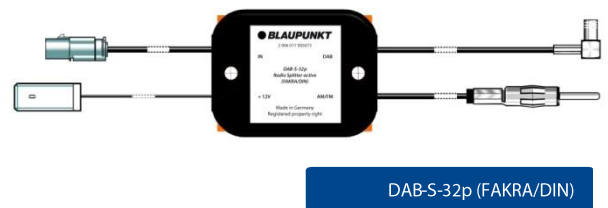

Radio Splitter passiv DAB-S

AM/FM, DAB/DAB+

Sales Start
April 2017

Highlights

Radio Splitter is designed for use inside the car or home application and has the following features:

- Splitter for the AM/FM Band and DAB, DAB+ Band
- Phantom power supply for the external radio amplifier
- Quick and easy installation