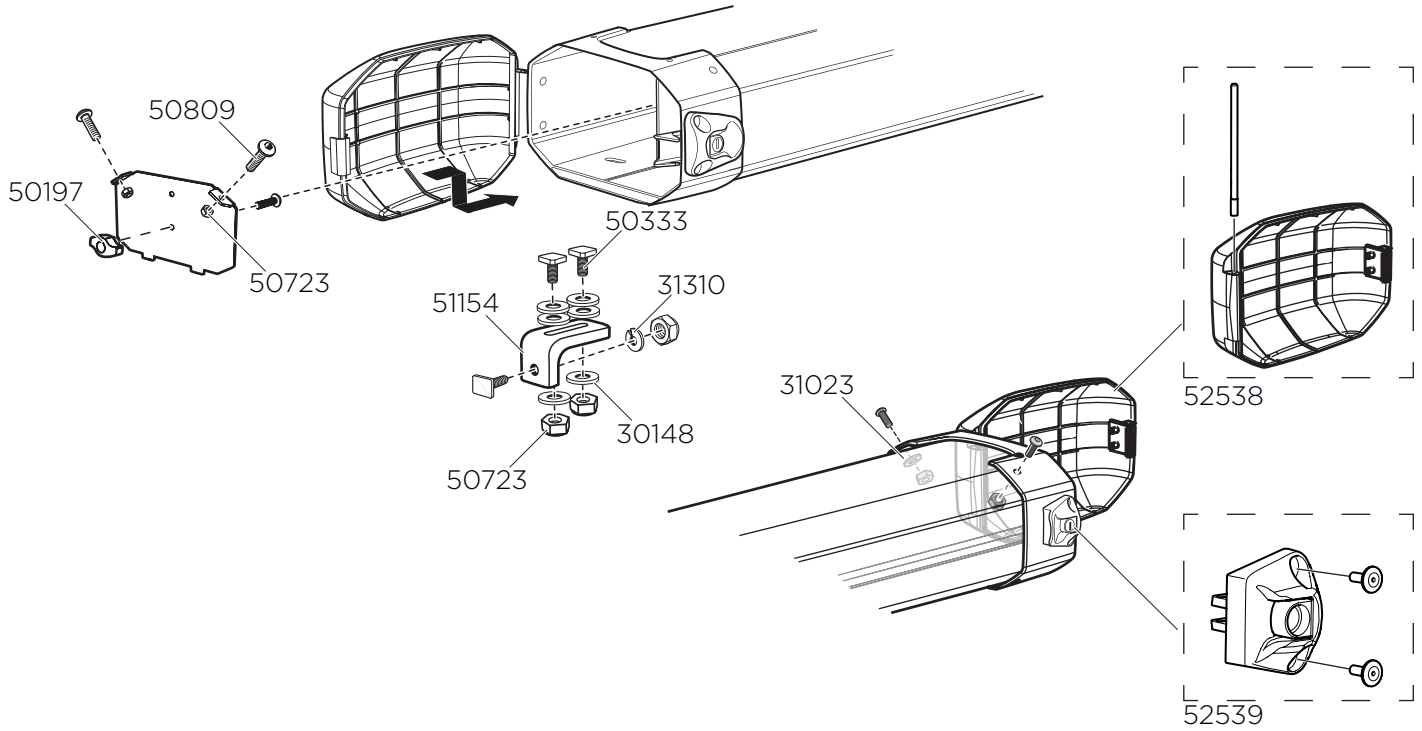

# 317

## Conduit Box

Spare part

NEW

OLD

The time-saving load system

09/2014

**THULE**  
SWEDEN  
PROFESSIONAL