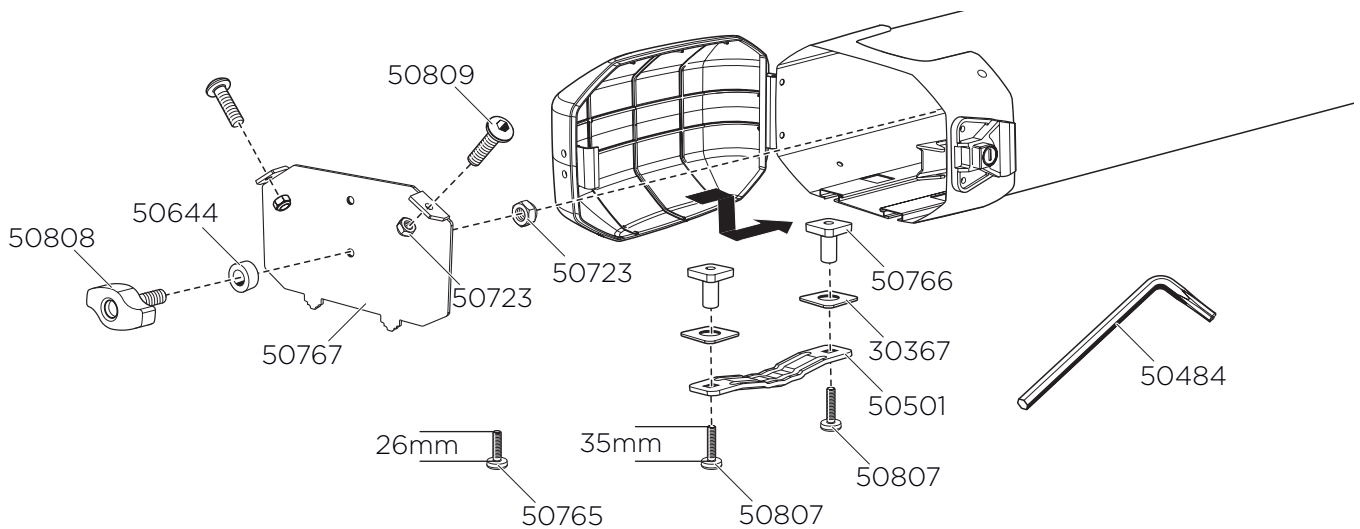

# 317

## Conduit Box

Spare part

NEW

OLD

The time-saving load system

09/2014

**THULE**  
SWEDEN  
PROFESSIONAL