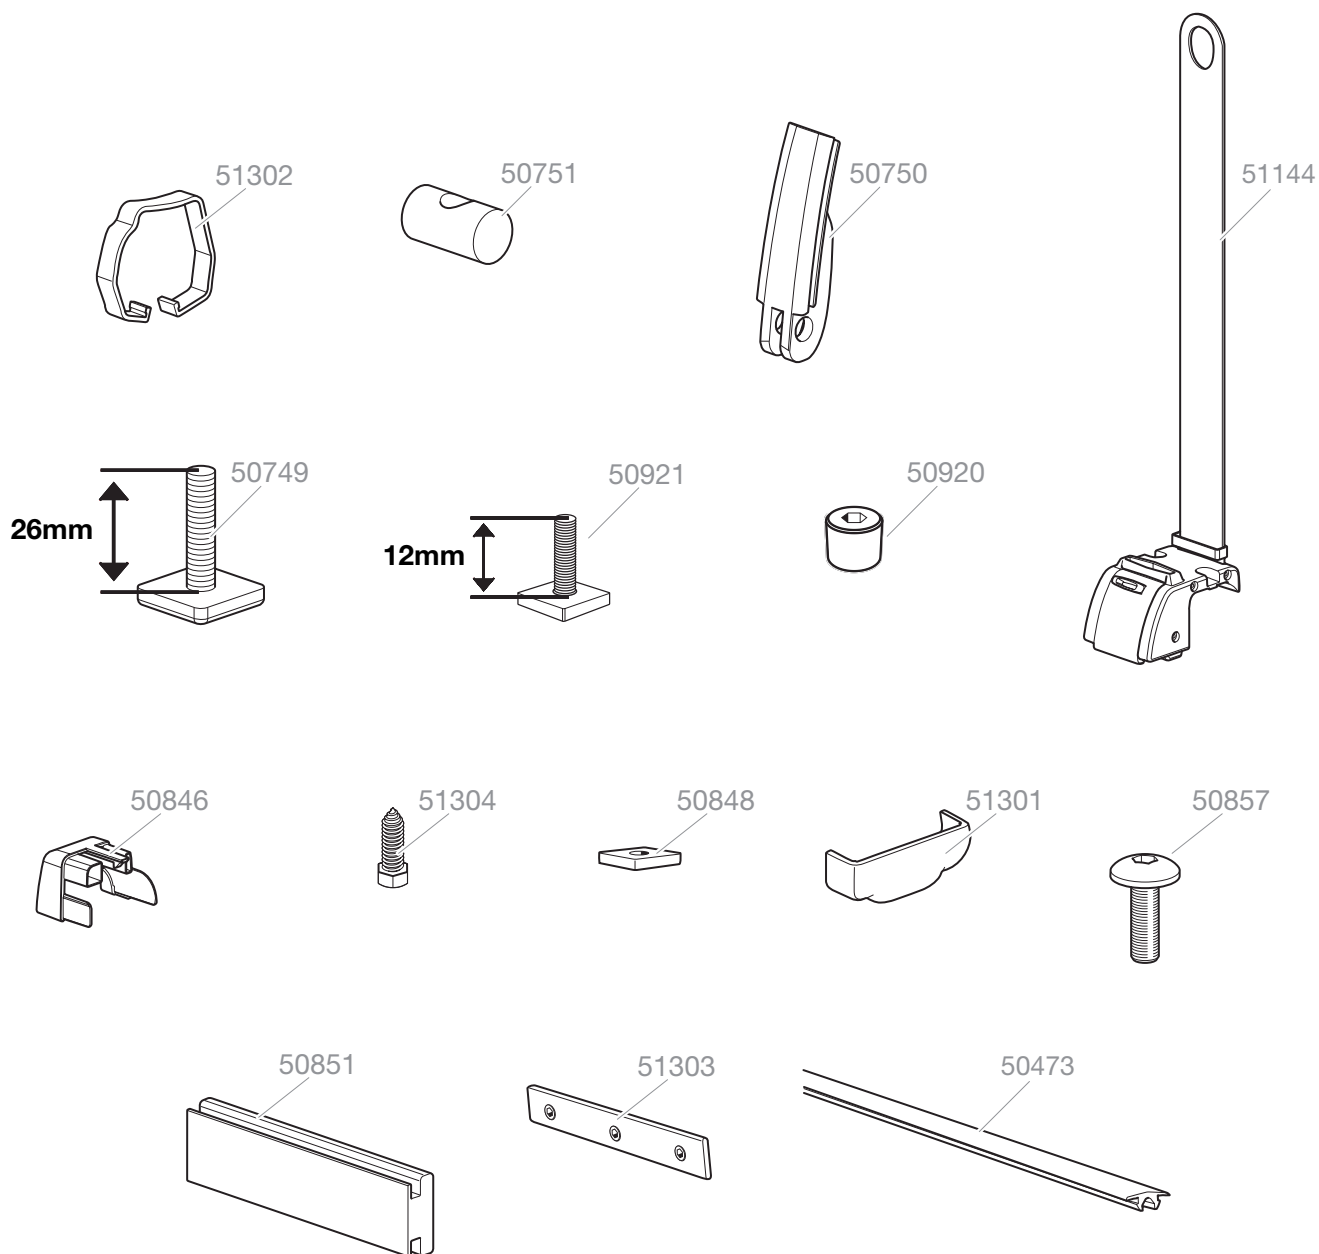

311

Ladder Tilt

Spare part

The time-saving load system

03/2012

THULE
SWEDEN
PROFESSIONAL