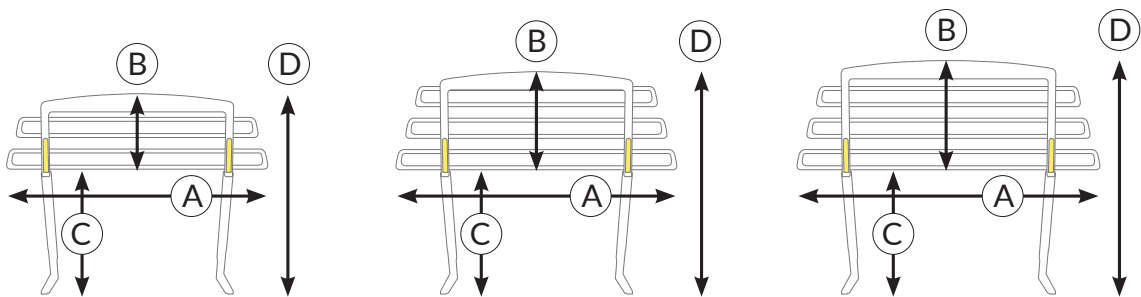

Sizing guide

SMALL		
MEASURE	MINIMUM	MAXIMUM
A	800 mm	1465 mm
B	235 mm	285 mm
C	435 mm	720 mm
D	670 mm	1005 mm

MEDIUM		
MEASURE	MINIMUM	MAXIMUM
A	800 mm	1465 mm
B	365 mm	415 mm
C	435 mm	720 mm
D	800 mm	1135 mm

LARGE		
MEASURE	MINIMUM	MAXIMUM
A	940 mm	1605 mm
B	365 mm	415 mm
C	580 mm	980 mm
D	945 mm	1395 mm

Variobarrier

DOG TRANSPORTATION TECHNOLOGY