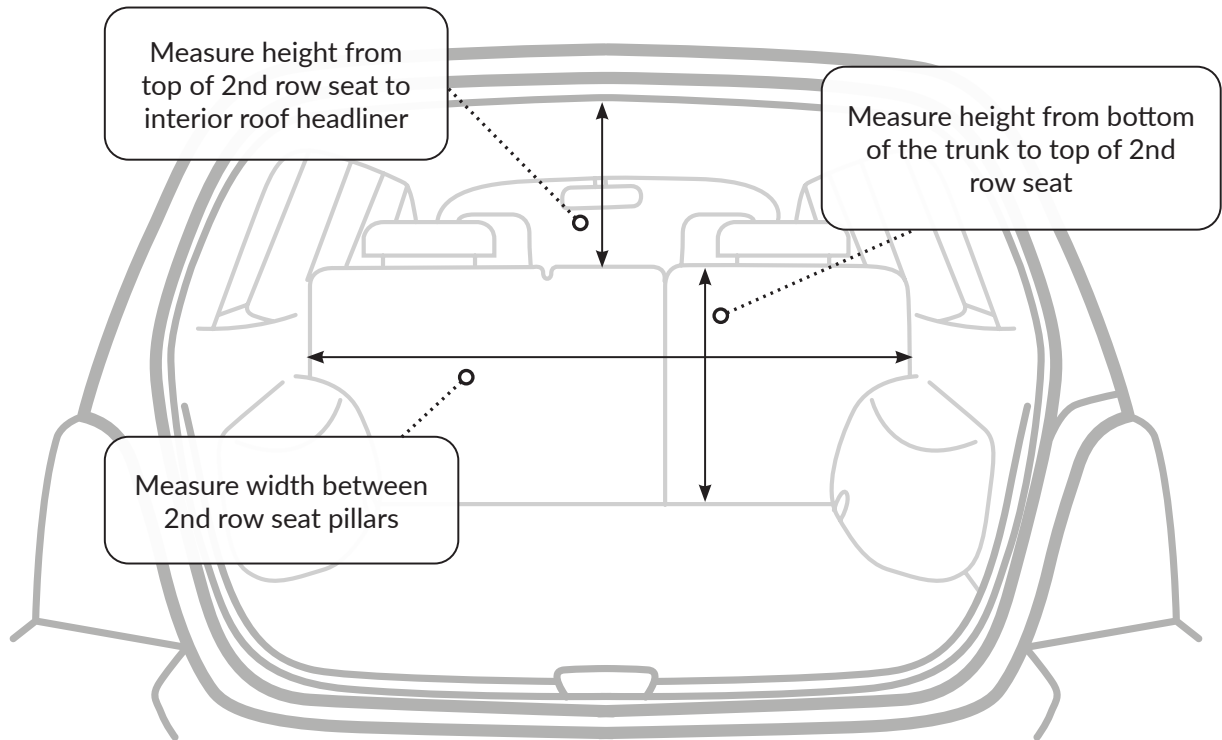

Sizing guide

SMALL		
MEASURE	MINIMUM	MAXIMUM
A	800 mm	1465 mm
B	235 mm	285 mm
C	435 mm	720 mm
D	670 mm	1005 mm

MEDIUM		
MEASURE	MINIMUM	MAXIMUM
A	800 mm	1465 mm
B	365 mm	415 mm
C	435 mm	720 mm
D	800 mm	1135 mm

LARGE		
MEASURE	MINIMUM	MAXIMUM
A	940 mm	1605 mm
B	365 mm	415 mm
C	580 mm	980 mm
D	945 mm	1395 mm

Variobarrier

DOG TRANSPORTATION TECHNOLOGY