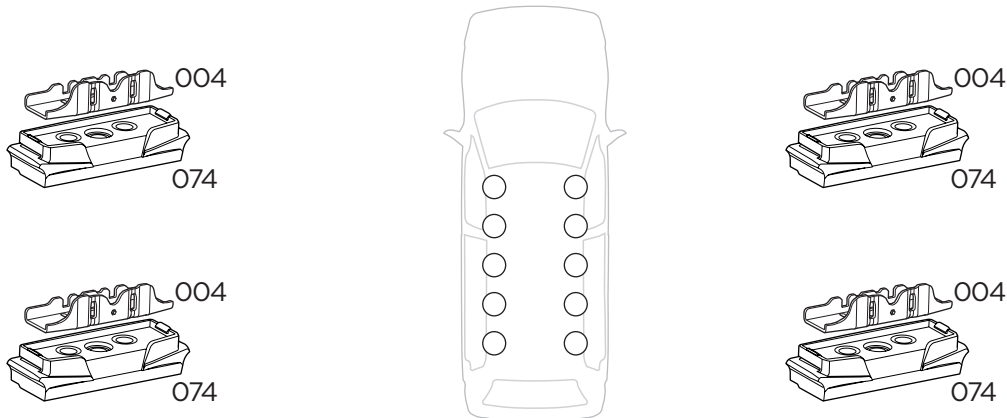

1

Kit 187043

CITROËN Dispatch, 4-dr Van, 07-16
CITROËN Dispatch, 5-dr Van, 07-16
CITROËN Jumpy, 4-dr Van, 07-16
CITROËN Jumpy, 5-dr Van, 07-16
FIAT Scudo, 4-dr Van, 07-16

FIAT Scudo, 5-dr Van, 07-16
PEUGEOT Expert, 4-dr Van, 07-16
PEUGEOT Expert, 5-dr Van, 07-16
TOYOTA Proace, 4-dr Van, 13-16
TOYOTA Proace, 5-dr Van, 13-16

ISO 11154-E

This kit is only for vehicles with fixpoint mounting.

3

4

5

6

i

A