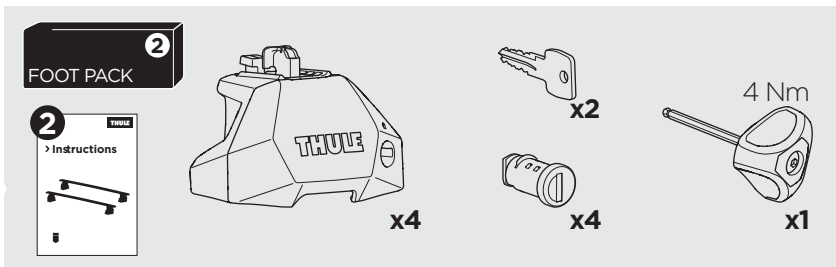

1

Kit 187043

CITROËN Dispatch, 4-dr Van, 07-16
CITROËN Dispatch, 5-dr Van, 07-16
CITROËN Jumpy, 4-dr Van, 07-16
CITROËN Jumpy, 5-dr Van, 07-16
FIAT Scudo, 4-dr Van, 07-16

FIAT Scudo, 5-dr Van, 07-16
PEUGEOT Expert, 4-dr Van, 07-16
PEUGEOT Expert, 5-dr Van, 07-16
TOYOTA Proace, 4-dr Van, 13-16
TOYOTA Proace, 5-dr Van, 13-16

ISO 11154-E

This kit is only for vehicles with fixpoint mounting.

3

4

5

6

i

A