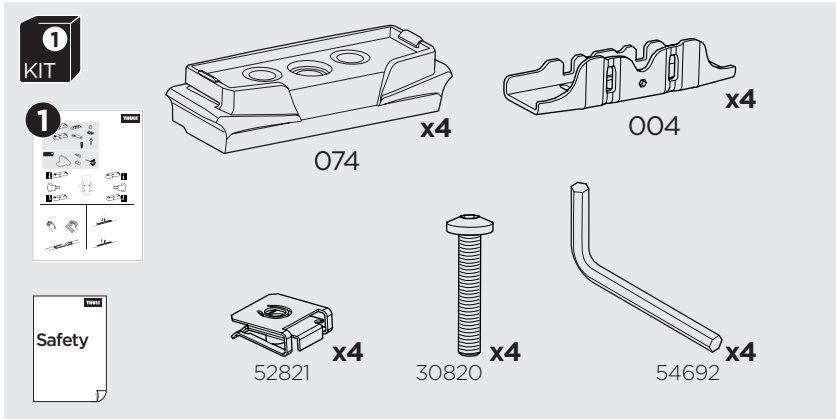

1

Kit 187043

CITROËN Dispatch, 4-dr Van, 07-16
CITROËN Dispatch, 5-dr Van, 07-16
CITROËN Jumpy, 4-dr Van, 07-16
CITROËN Jumpy, 5-dr Van, 07-16
FIAT Scudo, 4-dr Van, 07-16

FIAT Scudo, 5-dr Van, 07-16
PEUGEOT Expert, 4-dr Van, 07-16
PEUGEOT Expert, 5-dr Van, 07-16
TOYOTA Proace, 4-dr Van, 13-16
TOYOTA Proace, 5-dr Van, 13-16

ISO 11154-E

This kit is only for vehicles with fixpoint mounting.

3

4

5

6

i

A