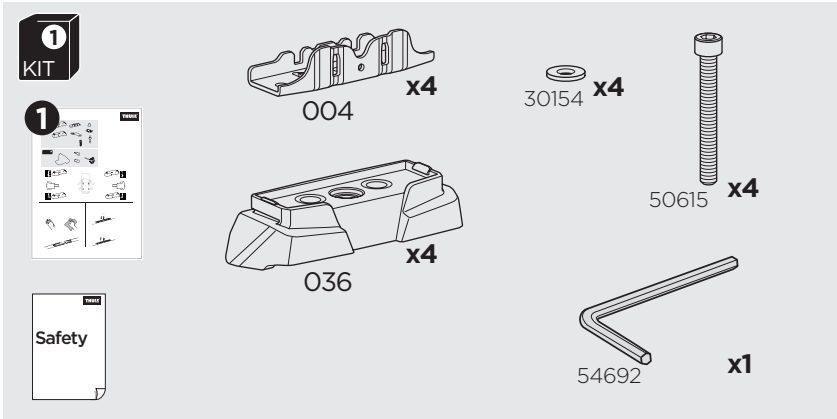

1

Kit 187014

FIAT Talento, 4-dr Van, 16-
 FIAT Talento, 5-dr Bus, 16-
 NISSAN NV300, 4-dr Van, 16-
 NISSAN NV300, 5-dr Bus, 16-
 OPEL Vivaro, 4-dr Van, 15-19

OPEL Vivaro, 5-dr Bus, 15-19
 RENAULT Trafic, 4-dr Van, 15-
 RENAULT Trafic, 5-dr Bus, 15-
 VAUXHALL Vivaro, 4-dr Van, 15-19
 VAUXHALL Vivaro, 5-dr Bus, 15-19

ISO 11154-E

This kit is only for vehicles with fixpoint mounting.

1

2