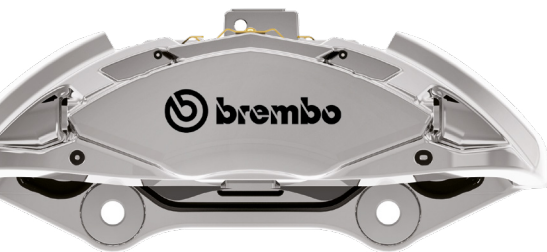

 **brembo**

True **Color** begins here

Ignite a difference in your drive, with the Brembo caliper X-Style range. Make a statement. Stand out from the crowd. Express your individuality with a selection of shades to reflect your style.

INNOVATIVE REPLACEMENT SOLUTION

EXCLUSIVE BREMBO SOLUTION

MULTI COLOUR OPTIONS

ICONIC DESIGN

bremboparts.com

A SPLASH OF COLOUR INTO YOUR WHEELS!

**AN INNOVATION SOLUTION THAT
SHOWS THE WORLD EXACTLY WHO
YOU ARE.**

Dedicated to premium models, the Brembo calipers X-Style are the latest line of replacement solutions, directly derived from original equipment production.

An extension of Brembo's globally renowned, iconic caliper made with the same quality and excellence you can count on.

Brembo calipers X-Style are available in dedicated kit solutions, which include two calipers (left and right) and two sets of accessories (springs and pins).

Multi colour options and other different colours on demand.