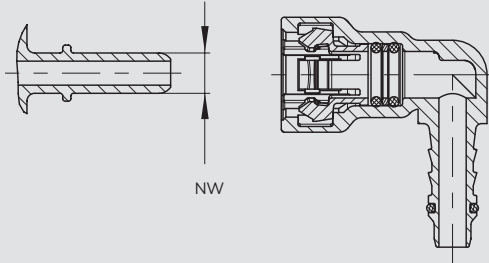

NORMAQUICK® S

Applications

NORMAQUICK® S connectors are ideal means for connecting fuel lines. They are designed to connect worldwide standardized spigots as per SAEJ2044 guidelines.

Material

Housing:	PA12-GF50
Retainer:	PA12-GF30
O-rings:	Inside housing: FPM & FVMQ; on fir tree: FPM

Part number	Description	ØNW*	Packaging quantity (pcs)
0715 6002 006	S NW 1/4" - 1/4" - 0°	1/4"	100
0715 6001 006	S NW 1/4" - 1/4" - 90°	1/4"	100
0715 6103 008	S NW 5/16" - 5/16" - 0°	5/16"	100
0715 6555 008	S NW 5/16" - 5/16" - 90°	5/16"	100
0715 6509 008	S NW 5/16" - 6 mm - 0°	5/16"	100
0715 6511 008	S NW 5/16" - 6 mm - 90°	5/16"	100
0715 6501 008	S NW 8 mm - 6 mm - 0°	8 mm	100
0715 6502 008	S NW 8 mm - 6 mm - 90°	8 mm	100
0715 6550 010	S NW 3/8" - 6 mm - 0°	3/8"	100
0715 6510 010	S NW 3/8" - 6 mm - 90°	3/8"	100
0715 6509 010	S NW 3/8" - 5/16" - 0°	3/8"	100
0715 6519 010	S NW 3/8" - 5/16" - 90°	3/8"	100
0715 6701 010	S NW 9.89 mm - 8 mm - 0°	9.89 mm	100
0715 6702 010	S NW 9.89 mm - 8 mm - 90°	9.89 mm	100
0715 6595 012	S NW 1/2" - 10 mm - 0°	1/2"	100
0715 6596 012	S NW 1/2" - 10 mm - 90°	1/2"	100
0715 6506 012	S NW 1/2" - 12 mm - 0°	1/2"	50
0715 6507 012	S NW 1/2" - 12 mm - 90°	1/2"	100
0715 6501 016	S NW 5/8" - 5/8" - 0°	5/8"	100
0715 6502 016	S NW 5/8" - 5/8" - 90°	5/8"	100

* NW (Nominal Width): Diameter of the connecting spigot

More benefits

- ✓ Compact design allows for assembly in narrow spaces
- ✓ No assembly tool required