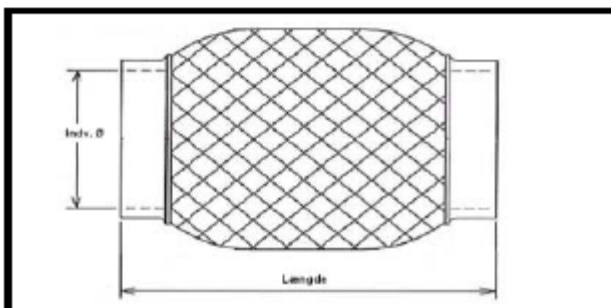

FLEXRÖR utan rörstudsar

Varenr.	Type indiv. foring	Indv. Ø	Længde
08925	Braid	35,5	203,2
08926	Braid	38,5	152,4
10402	Braid	42,5	203,2
10405	Braid	45,5	90,0
05251	Interlock	45,5	98,0
10400	Braid	45,5	101,6
10383	Interlock	45,5	130,0
10401	Braid	45,5	152,4
10406	Braid	45,5	190,0
05249	Interlock	45,5	192,0
10403	Braid	45,5	230,0
10404	Braid	45,5	262,0
10384	Interlock	48,5	208,0
10385	Braid	50,5	95,0
07192	Interlock	50,5	101,6
10387	Braid	50,5	254,0
10386	Braid	50,5	282,0
08949	Interlock	51,4	101,6
08934	Braid	51,4	101,6
10408	Braid	51,4	152,4
52133	Braid	51,4	165,0
05320	Interlock	51,4	188,0
10410	Braid	51,4	203,2
10411	Braid	51,4	230,0
08933	Braid	51,4	254,0
10388	Interlock	54,6	105,0
08939	Braid	54,6	152,4
05321	Interlock	54,6	190,0
08937	Braid	54,6	203,2
08940	Braid	54,6	220,0
08938	Braid	54,6	254,0
08941	Braid	54,6	282,0
08942	Braid	55,6	101,6
10391	Interlock	55,6	190,0
10389	Interlock	60,7	116,0
10414	Braid	60,7	152,4
08944	Braid	60,7	305,0
08945	Braid	64,2	203,2
08946	Braid	64,2	254,0
10390	Interlock	73,0	152,4
10415	Braid	76,9	203,2