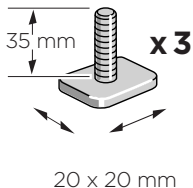

Thule T-track adapter 889-2 for Thule FreeRide 532

➤ Instructions

Thule Sweden AB, Box 69, 330 33 Hillerstorp, SWEDEN

info@thule.com

www.thule.com

501-8049-01

» PART OF THULE GROUP

© Thule Group 2014. All rights reserved.