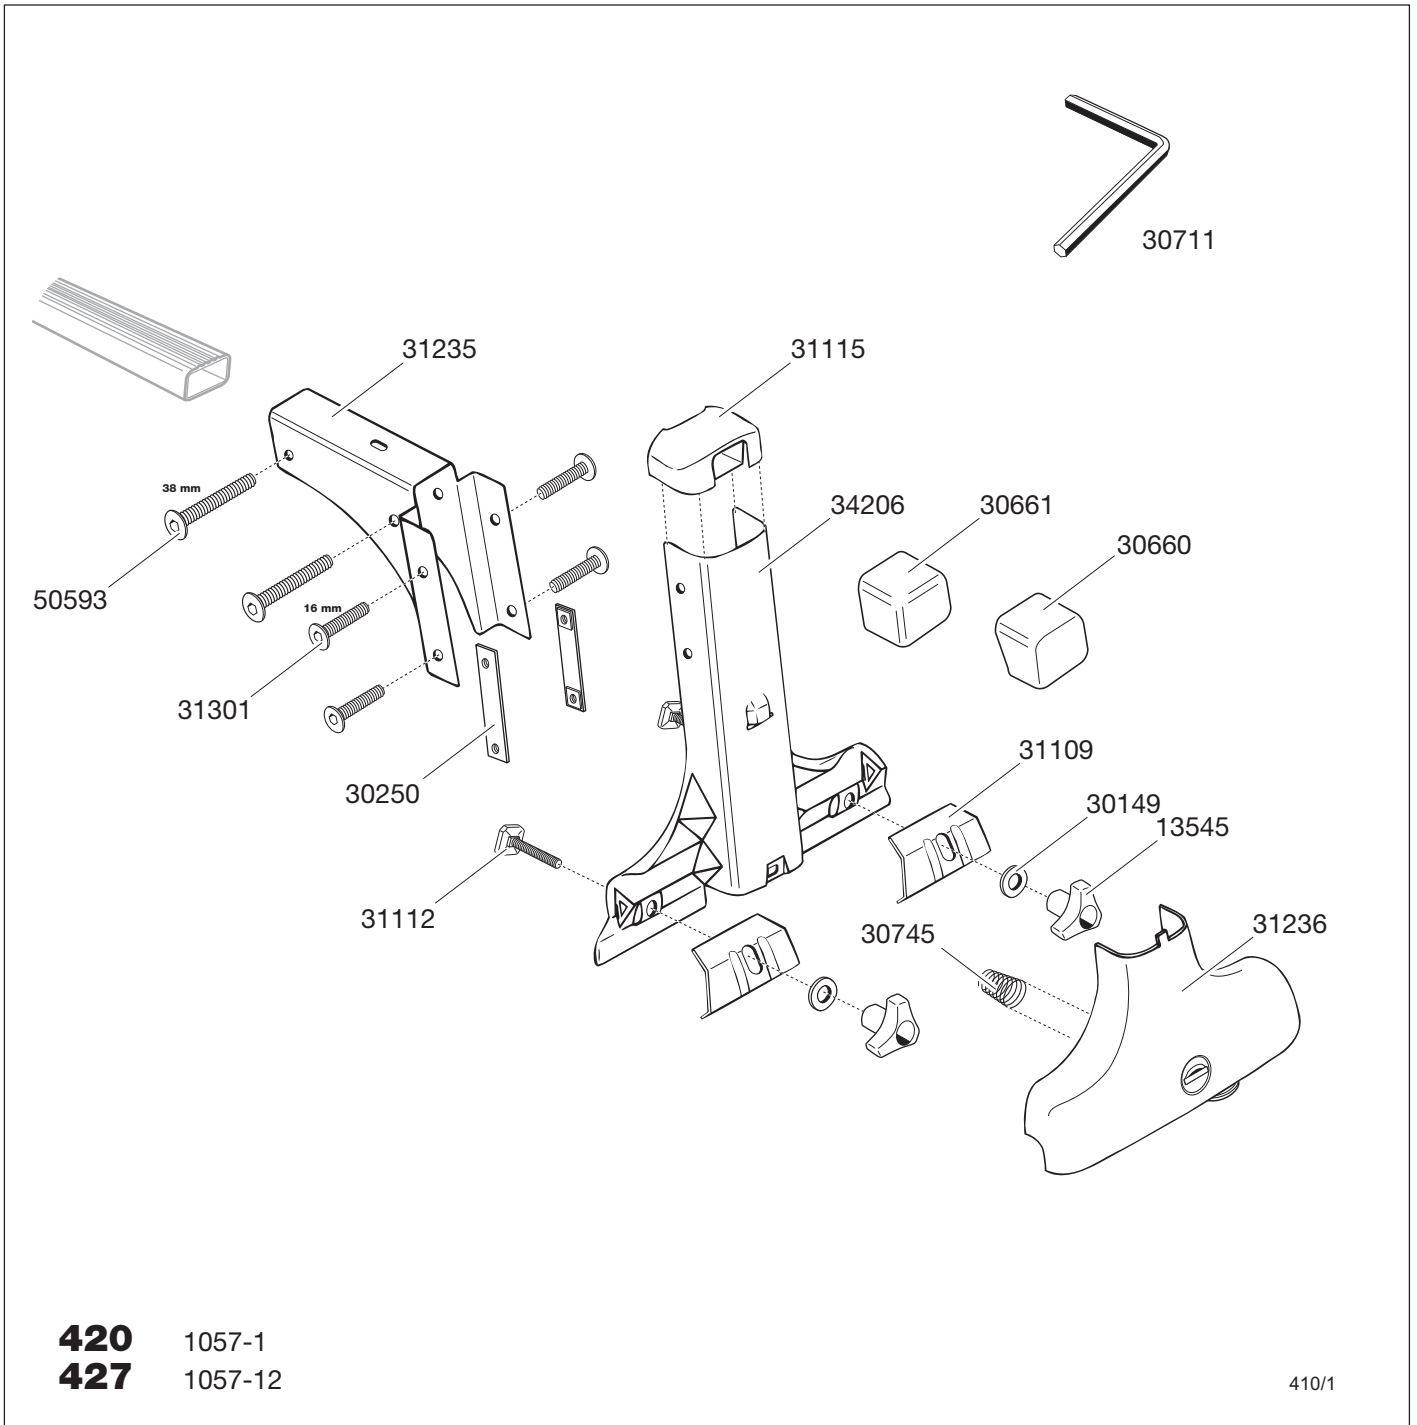

Foot pack 420/427

For vehicles with rain gutters and high roofs

Individual packs

Pallet

Product	EAN	Kg	L/W/H in cm
420	7313020004204	7,0	70/30/13
427	7313021057124	3,7	51/30/8

Product	Qty/kg	L/W/H in cm
420	21/162	120/80/108
427	78/296	120/80/115