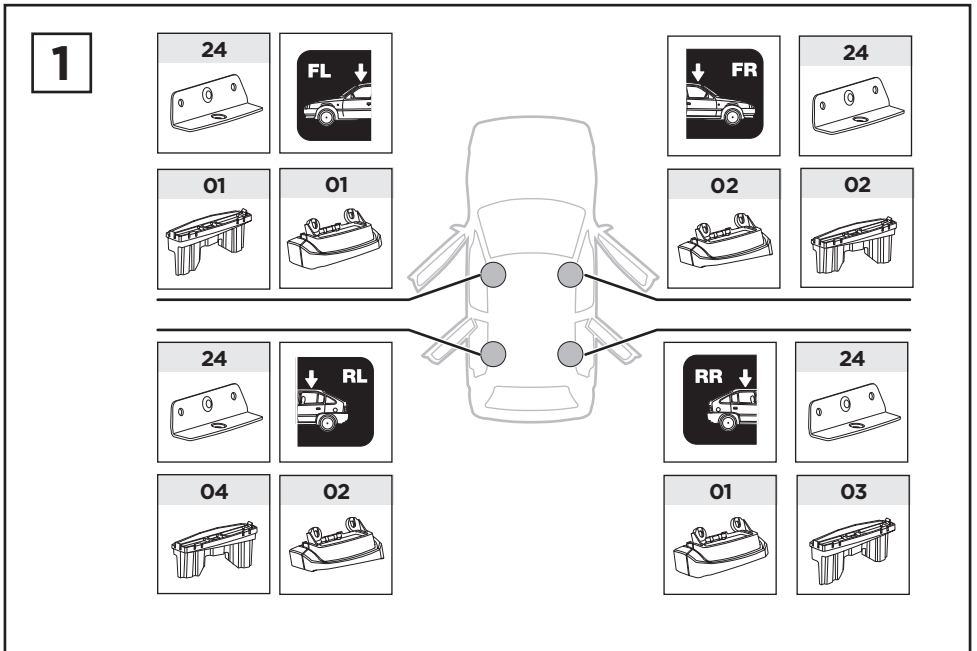

Thule XT Kit 3089

> Instructions

BMW 5-Series, 4-dr Sedan, 10-17

This kit is only for vehicles with fixpoint mounting.

ISO 11154-E

183089

C.20181211
509-3089-03

Bring your life
thule.com