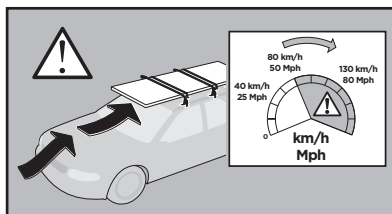

Thule XT Kit 3089

> Instructions

BMW 5-Series, 4-dr Sedan, 10-17

This kit is only for vehicles with fixpoint mounting.

ISO 11154-E

183089

C.20181211
509-3089-03

Bring your life
thule.com