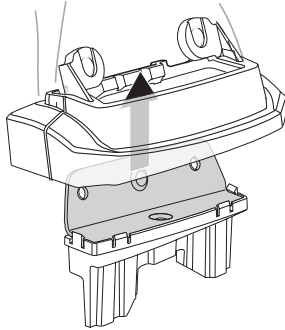

2

A

B

C

3

x1

EN Only a few turns
DE Nur wenige Umdrehungen
FR Quelques tours uniquement
NL Slechts enkele slagen
IT Solo qualche giro
ES Sólo algunas vueltas
PT Noções básicas
SV Endast några varv
DK Kun nogle få omgange
NE Bare noen få omdreininger
FI Vain muutama kierros

ET Ainult mõni pööre
LV Tikai daži apgriezieni
LT Tik keli pasukimai
PL Wystarczy kilka obrotów
RU Только несколько оборотов
UK Лише декілька обертів
BG Само няколко завъртания
CS Pouze několik otáček
SK Len niekoľko otáčok
SL Le nekaj obratov
HR/BiH Samo nekoliko okreta

RO Doar câteva rotiri
HU Csak néhány fordítás
EL Μόνο λίγες περιστροφές
TR Yalnızca birkaç tur
AR بعض دورات فقط
HE רק מספר סיבובים
ZH 仅几圈
JA 2～3回転のみ
KO 몇 번만 돌리면 됨
TH □□□□□□□□□□□□