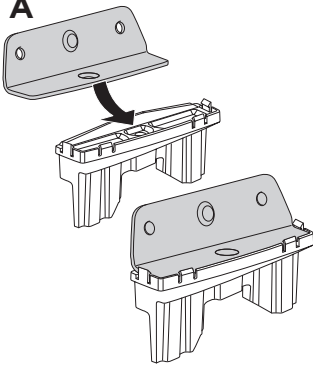

2

A

B

C

3

x1

EN Only a few turns
DE Nur wenige Umdrehungen
FR Quelques tours uniquement
NL Slechts enkele slagen
IT Solo qualche giro
ES Sólo algunas vueltas
PT Noções básicas
SV Endast några varv
DK Kun nogle få omgange
NE Bare noen få omdreininger
FI Vain muutama kierros

ET Ainult mõni pööre
LV Tikai daži apgriezieni
LT Tik keli pasukimai
PL Wystarczy kilka obrotów
RU Только несколько оборотов
UK Лише декілька обертів
BG Само няколко завъртания
CS Pouze několik otáček
SK Len niekoľko otáčok
SL Le nekaj obratov
HR/BiH Samo nekoliko okreta

RO Doar câteva rotiri
HU Csak néhány fordítás
EL Μόνο λίγες περιστροφές
TR Yalnızca birkaç tur
AR بعض دورات فقط
HE רק מספר סיבובים
ZH 仅几圈
JA 2～3回転のみ
KO 몇 번만 돌리면 됨
TH □□□□□□□□□□□□