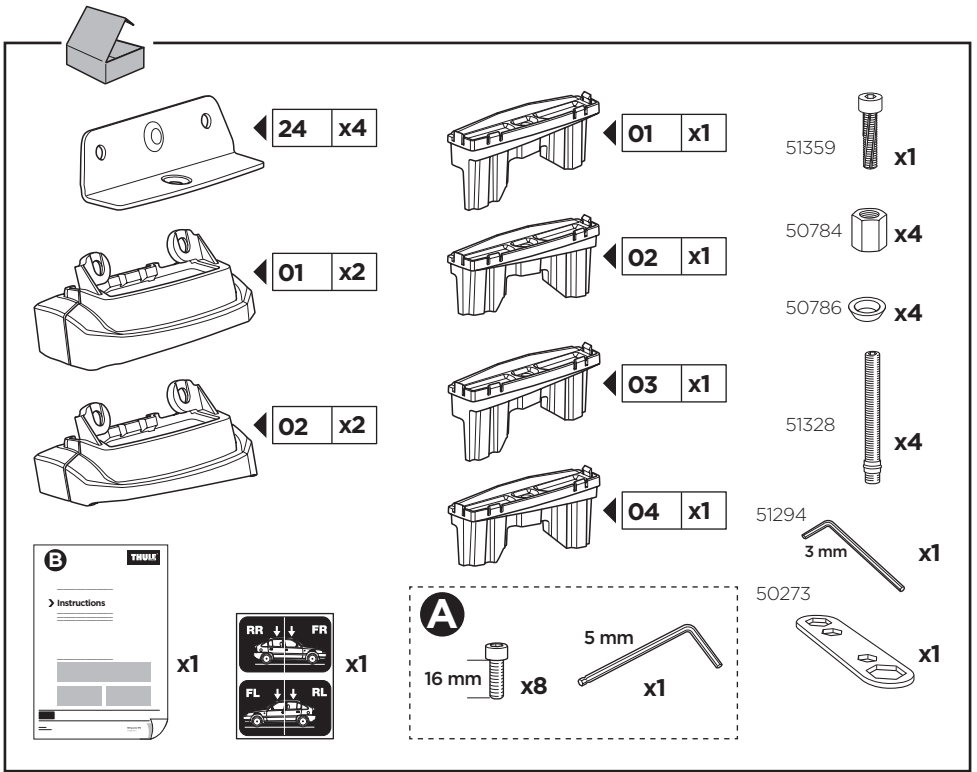

Thule XT Kit 3089

> Instructions

BMW 5-Series, 4-dr Sedan, 10-17

This kit is only for vehicles with fixpoint mounting.

ISO 11154-E

183089

C.20181211
509-3089-03

Bring your life
thule.com

x1

2 Nm

**5****A**

3-5 mm

x1

6 Nm

B**A** 5 mm

6 Nm