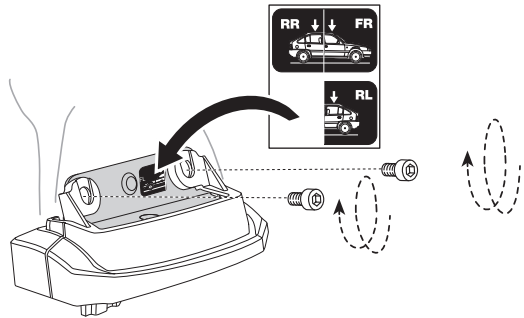

2

A

B

C

3

x1

EN Only a few turns
DE Nur wenige Umdrehungen
FR Quelques tours uniquement
NL Slechts enkele slagen
IT Solo qualche giro
ES Sólo algunas vueltas
PT Noções básicas
SV Endast några varv
DK Kun nogle få omgange
NE Bare noen få omdreininger
FI Vain muutama kierros

ET Ainult mõni pööre
LV Tikai daži apgriezieni
LT Tik keli pasukimai
PL Wystarczy kilka obrotów
RU Только несколько оборотов
UK Лише декілька обертів
BG Само няколко завъртания
CS Pouze několik otáček
SK Len niekoľko otáčok
SL Le nekaj obratov
HR/BiH Samo nekoliko okreta

RO Doar câteva rotiri
HU Csak néhány fordítás
EL Μόνο λίγες περιστροφές
TR Yalnızca birkaç tur
AR بعض دورات فقط
HE רק מספר סיבובים
ZH 仅几圈
JA 2～3回転のみ
KO 몇 번만 돌리면 됨
TH □□□□□□□□□□□□