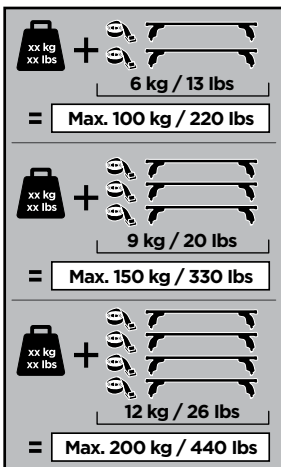

Thule XT Kit 3034

> Instructions

- VW California, 4-dr Bus, (T5) 03-15, (T6) 15-
- VW Caravelle, 4-dr Bus, (T5) 03-15, (T6) 15-
- VW Multivan, 4-dr Bus, (T5) 03-15, (T6) 15-
- VW Shuttle, 4-dr Bus, (T5) 03-15, (T6) 15-
- VW Transporter, 2-dr Single Cab, (T5) 03-15, (T6) 15-
- VW Transporter, 4-dr Double Cab, (T5) 03-15, (T6) 15-
- VW Transporter, 4-dr Van, (T5) 03-15, (T6) 15-

This kit is only for vehicles with fixpoint mounting or T-profile.