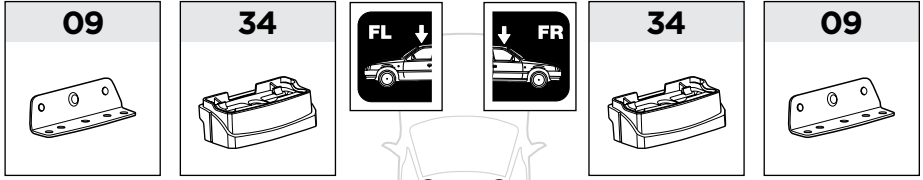

# > Instructions

- VW California, 4-dr Bus, (T5) 03-15, (T6) 15-
- VW Caravelle, 4-dr Bus, (T5) 03-15, (T6) 15-
- VW Multivan, 4-dr Bus, (T5) 03-15, (T6) 15-
- VW Shuttle, 4-dr Bus, (T5) 03-15, (T6) 15-
- VW Transporter, 2-dr Single Cab, (T5) 03-15, (T6) 15-
- VW Transporter, 4-dr Double Cab, (T5) 03-15, (T6) 15-
- VW Transporter, 4-dr Van, (T5) 03-15, (T6) 15-

This kit is only for vehicles with fixpoint mounting or T-profile.

ISO 11154-E

183034

C.20150806  
509-3034-04

Bring your life  
thule.com

1

**2**

**A**

**B**

**3**

x1

**4**

**A**

**A**

**B**

**C**