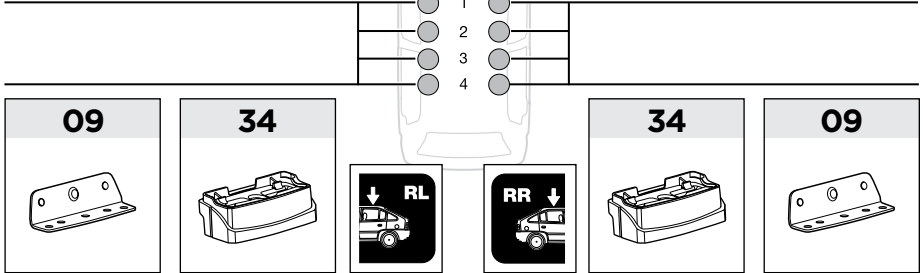

This kit is only for vehicles with fixpoint mounting or T-profile.

ISO 11154-E

183034

C.20150806  
509-3034-04

Bring your life  
thule.com

1

**2**

**A**

**B**

**3**

x1

**4**

**A**

**A**

**B**

**C**