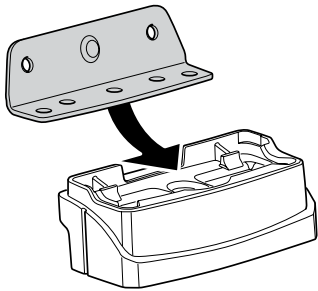

This kit is only for vehicles with fixpoint mounting or T-profile.

ISO 11154-E

183034

C.20150806  
509-3034-04

Bring your life  
thule.com

1

**2**

**A**

**B**

**3**

x1

**4**

**A**

**A**

**B**

**C**