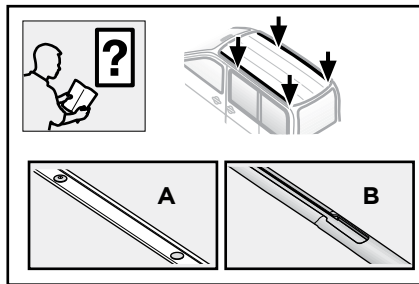

This kit is only for vehicles with fixpoint mounting or T-profile.

ISO 11154-E

183034

C.20150806  
509-3034-04

Bring your life  
thule.com

1

**2**

**A**

**B**

**3**

x1

**4**

**A**

**A**

**B**

**C**